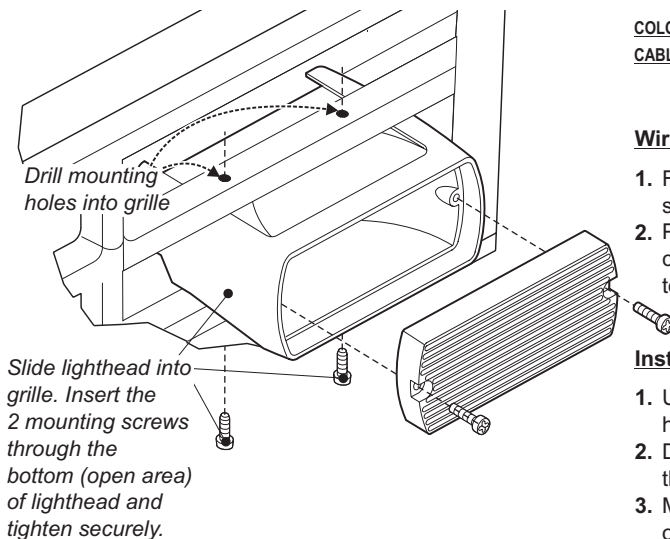

IMPORTANT: The outer surfaces of this product may be cleaned with mild soap and water. Use of any other chemicals may void product warranty. Do not use a pressure washer.

WARNING: All customer supplied wires that connect to the positive terminal of the battery, must be sized to supply at least 125% of the maximum operating current, and fused at the battery to carry the load.

QTY.	ITEM	PART NUMBER	DESCRIPTION
•		01-0661472-( )	ASSEMBLY / GRILLE MODULE / HALOGEN
A/R	1	68-1161022-10	LENS / OPTIC / AMBER
A/R	2	68-1161022-20	LENS / OPTIC / BLUE
A/R	3	68-1161022-30	LENS / OPTIC / CLEAR
A/R	4	68-1161022-40	LENS / OPTIC / GREEN
A/R	5	68-1161022-50	LENS / OPTIC / RED
1	6	02-0341336-03	REFLECTOR ASSEMBLY
A/R	7	01-0440624-15	CABLE ASSEMBLY & INSTALL KIT - 15'
A/R	8	02-0240624-20	CABLE ASSEMBLY / 20' EXTENSION
A/R	9	02-0362801-*	SPLIT LENS (Specify lens colors in place of asterisks.)

EXAMPLE OF ORDERING CODE: 01-0661472-**A**1 **COLOR CODE** **CABLE CODE**

COLOR CODE: A = AMBER B = BLUE C = CLEAR G = GREEN R = RED V = VIOLET * = SPLIT
CABLE CODE: 1 = WITH CABLE 0 = WITHOUT CABLE