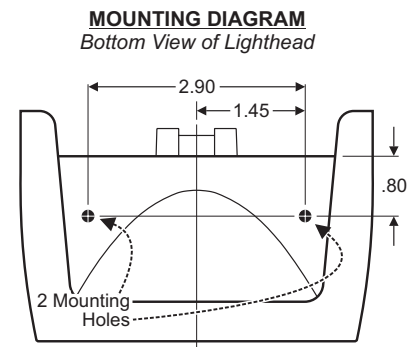

WHELEN®

ENGINEERING COMPANY INC.

51 Winthrop Road
Chester, Connecticut 06412-0684
Phone: (860) 526-9504
Fax: (860) 526-4078
Internet: www.whelen.com
Sales e-mail: autosale@whelen.com
Canadian Sales e-mail: autocan@whelen.com
Customer Service e-mail: custserv@whelen.com

Installation Guide: Halogen Lighthouse (Grille-mount)