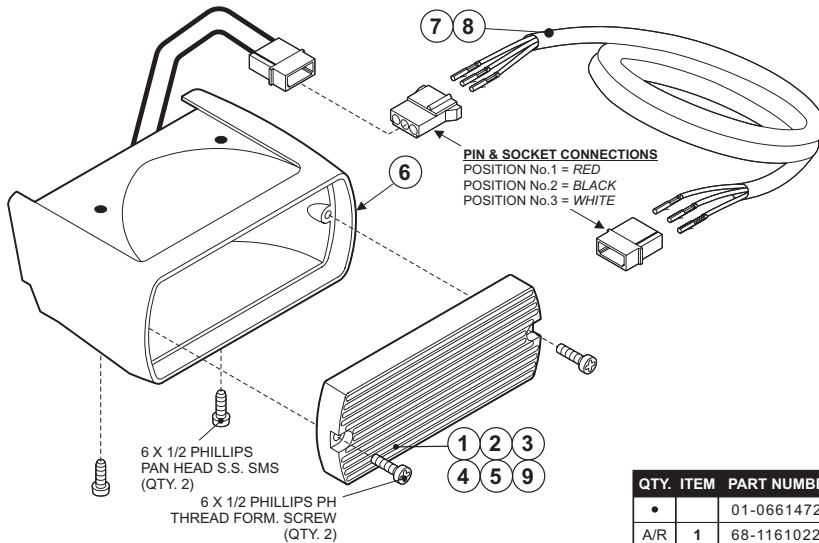

WHELEN®

ENGINEERING COMPANY INC.

51 Winthrop Road
Chester, Connecticut 06412-0684
Phone: (860) 526-9504
Fax: (860) 526-4078
Internet: www.whelen.com
Sales e-mail: autosale@whelen.com
Canadian Sales e-mail: autocan@whelen.com
Customer Service e-mail: custserv@whelen.com

Installation Guide: Halogen Lighthouse (Grille-mount)