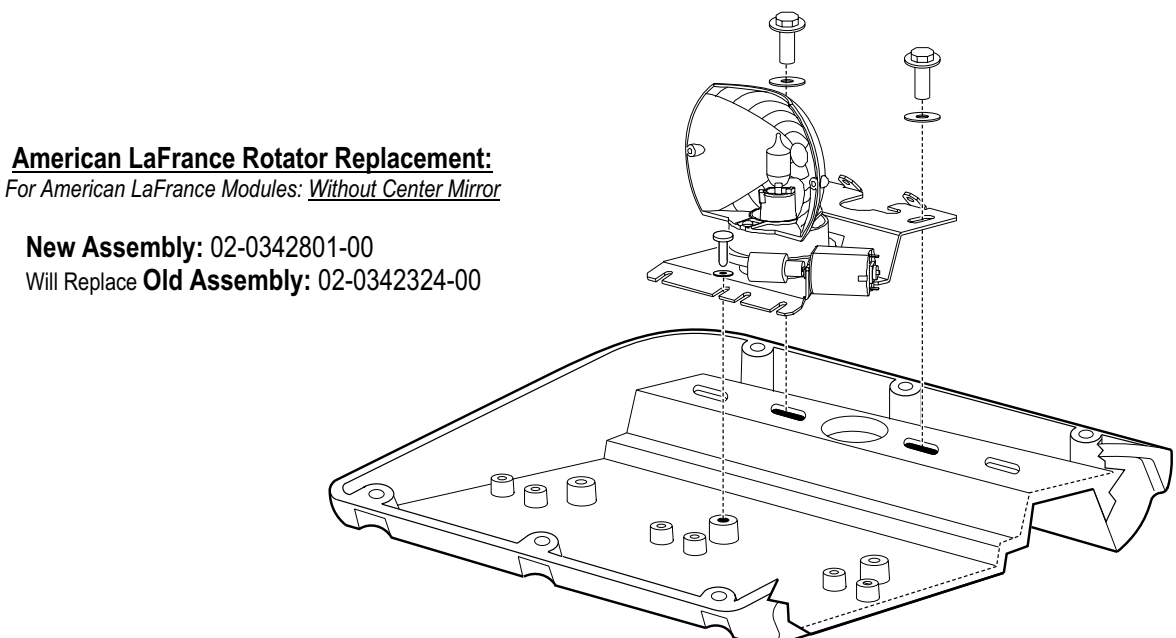

Customer Service e-mail: custserv@whelen.com

Installation Guide: New Rotator Design American LaFrance Lightbar

NOTE: Some Rotator locations (as shown) will require this bracket to be implemented.

American LaFrance Rotator Replacement:

For American LaFrance Modules: With Center Mirror.

New Assembly: 02-0342801-01

Will Replace **Old Assembly:** 02-0342323-00

American LaFrance Rotator Replacement:

For American LaFrance Modules: Without Center Mirror