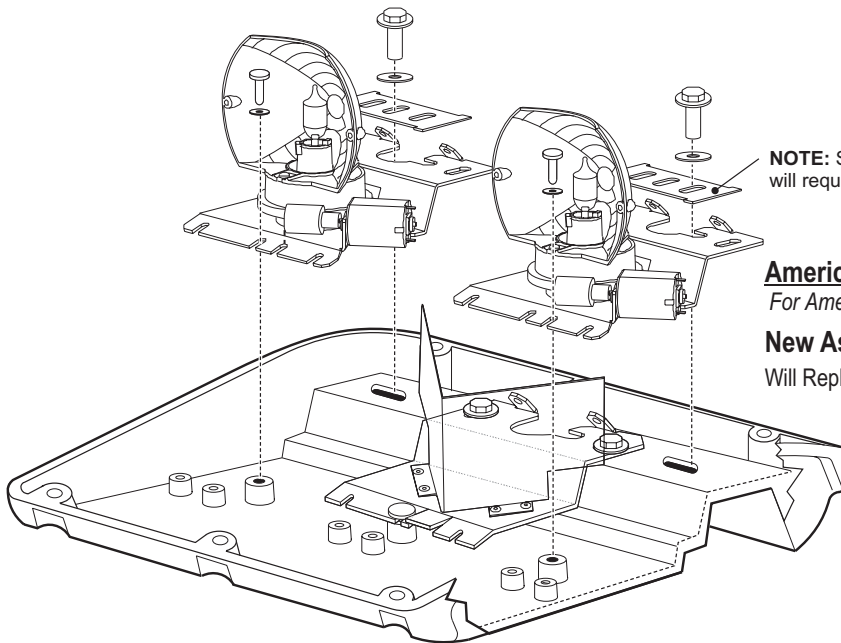

## Installation Guide: New Rotator Design American LaFrance Lightbar

Automotive: Lightbars

**NOTE:** Some Rotator locations (as shown) will require this bracket to be implemented.

### **American LaFrance Rotator Replacement:** *For American LaFrance Modules: With Center Mirror.*

**New Assembly:** 02-0342801-01

Will Replace **Old Assembly:** 02-0342323-00