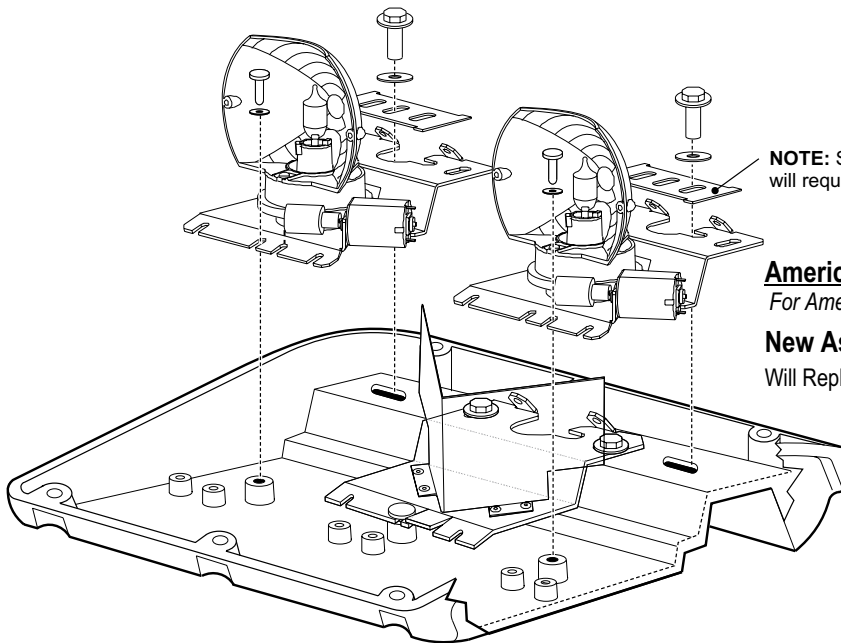

Customer Service e-mail: custserv@whelen.com

Installation Guide: New Rotator Design American LaFrance Lightbar

NOTE: Some Rotator locations (as shown) will require this bracket to be implemented.

American LaFrance Rotator Replacement:

For American LaFrance Modules: With Center Mirror.

New Assembly: 02-0342801-01

Will Replace **Old Assembly:** 02-0342323-00

American LaFrance Rotator Replacement:

For American LaFrance Modules: Without Center Mirror