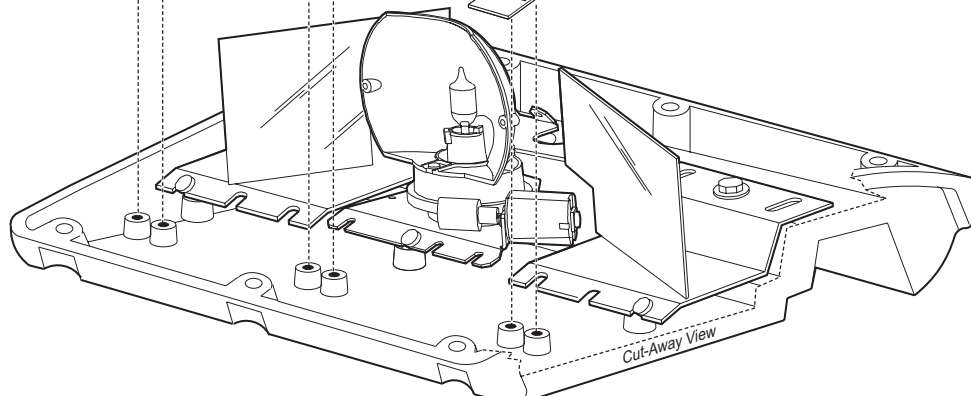

Automotive: Lightbars