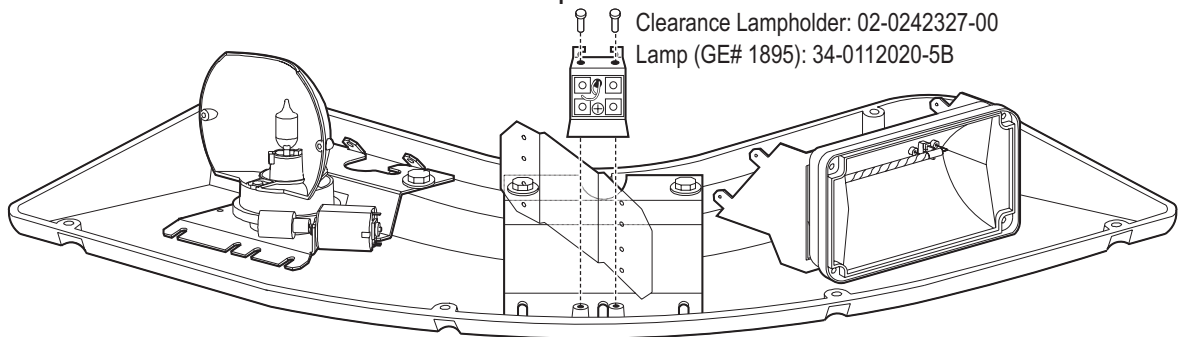

Installation Guide: I.C.C. LED Conversion American LaFrance[®] Lightbar

American LaFrance Clearance Light Replacement / Corner Module New Assembly: L.E.D. Clearance Light / Amber: P/N 01-0242785-10

Replaces: Corner Clearance Reflector: 68-5D62561-00
Clearance Lampholder: 02-0242327-00
Lamp (GE# 1895): 34-0112020-5B

American LaFrance Clearance Light Replacement / Center Module New Assembly: L.E.D. Clearance Light / Amber: P/N 01-0242785-10

Replaces: Passenger Side Reflector: 68-5D62563-00
Clearance Lampholder: 02-0242327-00
Lamp (GE# 1895): 34-0112020-5B