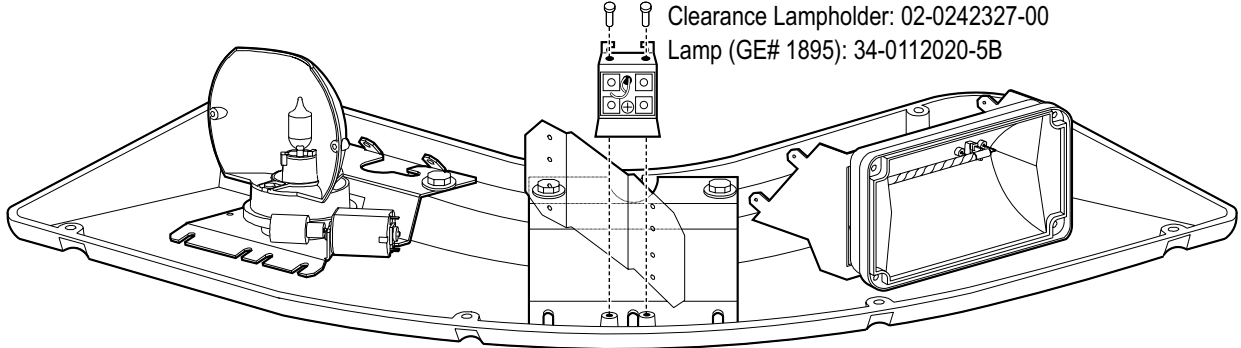

ROUTE 145, WINTHROP ROAD
CHESTER, CONNECTICUT 06412-0684
TELEPHONE: (860) 526-9504
FAX: (860) 526-4078

American LaFrance Clearance Light Replacement / Corner Module
New Assembly: L.E.D. Clearance Light / Amber: P/N 01-0242785-10

Replaces: Corner Clearance Reflector: 68-5D62561-00

Clearance Lampholder: 02-0242327-00

Lamp (GE# 1895): 34-0112020-5B

American LaFrance Clearance Light Replacement / Center Module
New Assembly: L.E.D. Clearance Light / Amber: P/N 01-0242785-10

Replaces: Passenger Side Reflector: 68-5D62563-00

Clearance Lampholder: 02-0242327-00

Lamp (GE# 1895): 34-0112020-5B

Replaces: Center Reflector: 68-5D62524-00

Clearance Lampholder: 02-0242327-00

Lamp (GE# 1895): 34-0112020-5B

Replaces: Drivers Side Reflector: 68-5D62562-00

Clearance Lampholder: 02-0242327-00

Lamp (GE# 1895): 34-0112020-5B