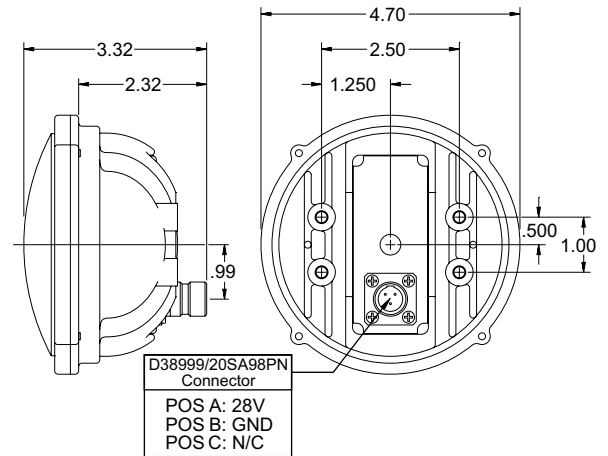

SPECIFICATIONS:

Nominal Operational Voltage:..... 28VDC
 Input Current (Nominal):..... 1.5 Amps

CONTINUED AIRWORTHINESS:

The Taxi Light, Model 9046000, consists of two banks of seven LEDs, for a total of 14 LEDs. If one LED fails as a short, the other 13 will continue to operate. If an LED fails open, all seven LEDs in that bank will be off and the other bank will operate normally. There is no FAR requirement for this light. Inspect the lens. Replace if there is excessive scratching, pitting, discoloration or cracking.

INSTALLATION PROCEDURES:

The following information is to assist in the installation of a Whelen LED Taxi Light.

1. The installation procedure described in the following text will be confined to a single light installation, but is identical for multiple light installations.
2. Connect the taxi light inputs according to the chart shown. Connect the power lead to an appropriately sized breaker. Connections to be in accordance with FAA approved methods.
3. Using appropriate hardware, install light assembly and insure that all leads are clear of any obstructions and ty-rap as required. Secure light assembly, using vibration resistant threaded fasteners.
4. Check all avionics systems for interference from this installation.
5. A flight check should be performed by a properly certified pilot.
6. Update aircraft records, complete Form 337 and obtain FAA field approval for installation, as necessary.

NOTE: The reflector has a keying post (1 post is longer than the other 3) and needs to be properly oriented.

QTY	ITEM	PART NUMBER	DESCRIPTION
*		01-0790460-00	MODEL 9046000 TAXI LIGHT
4	1	14-0050505-15	4-40 X 3/8" PPHMS MS51957-15
4	2	16-0050506135	#4 SPRING LOCK WASHER
1	3	19-171146-100	RETAINER, LENS
1	4	68-1181212A3S	LENS, CLEAR, SPREADER
1	5	68-5971090-01	REFLECTOR, TIR3 OPTIC