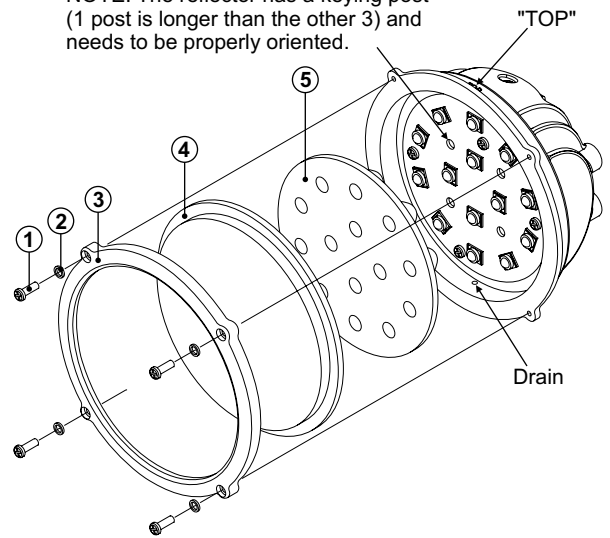

SPECIFICATIONS:

Nominal Operational Voltage:..... 28VDC
 Input Current (Nominal):..... 1.5 Amps

CONTINUED AIRWORTHINESS:

The Taxi Light, Model 9046000, consists of two banks of seven LEDs, for a total of 14 LEDs. If one LED fails as a short, the other 13 will continue to operate. If an LED fails open, all seven LEDs in that bank will be off and the other bank will operate normally. There is no FAR requirement for this light. Inspect the lens. Replace if there is excessive scratching, pitting, discoloration or cracking.

INSTALLATION PROCEDURES:

The following information is to assist in the installation of a Whelen LED Taxi Light.

1. The installation procedure described in the following text will be confined to a single light installation, but is identical for multiple light installations.
2. Connect the taxi light inputs according to the chart shown. Connect the power lead to an appropriately sized breaker. Connections to be in accordance with FAA approved methods.
3. Using appropriate hardware, install light assembly and insure that all leads are clear of any obstructions and ty-rap as required. Secure light assembly, using vibration resistant threaded fasteners.
4. Check all avionics systems for interference from this installation.
5. A flight check should be performed by a properly certified pilot.
6. Update aircraft records, complete Form 337 and obtain FAA field approval for installation, as necessary.

NOTE: The reflector has a keying post (1 post is longer than the other 3) and needs to be properly oriented.

QTY	ITEM	PART NUMBER	DESCRIPTION
*		01-0790460-00	MODEL 9046000 TAXI LIGHT
4	1	14-0050505-15	4-40 X 3/8" PPHMS MS51957-15
4	2	16-0050506135	#4 SPRING LOCK WASHER
1	3	19-171146-100	RETAINER, LENS
1	4	68-1181212A3S	LENS, CLEAR, SPREADER
1	5	68-5971090-01	REFLECTOR, TIR3 OPTIC