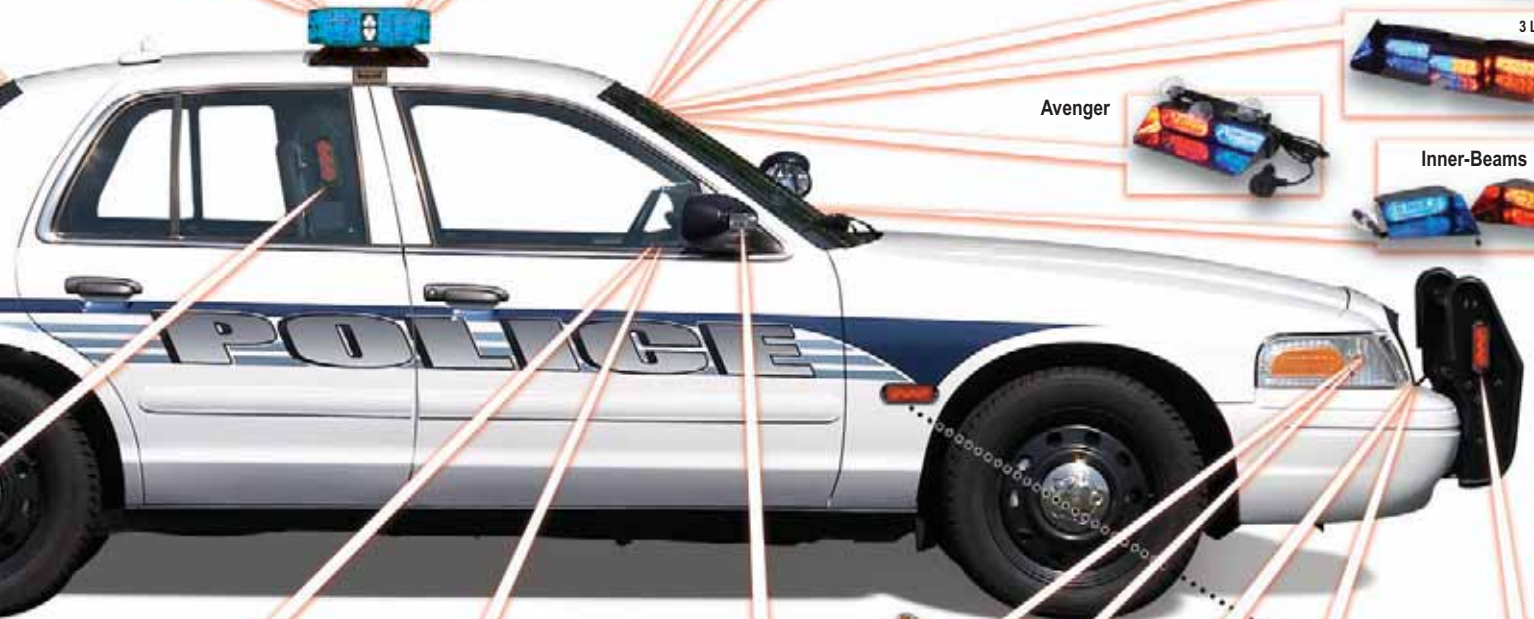

SSFPOSC6

Vertex

Single

Inner Edge Front Facing Series

3 Light

Avenger