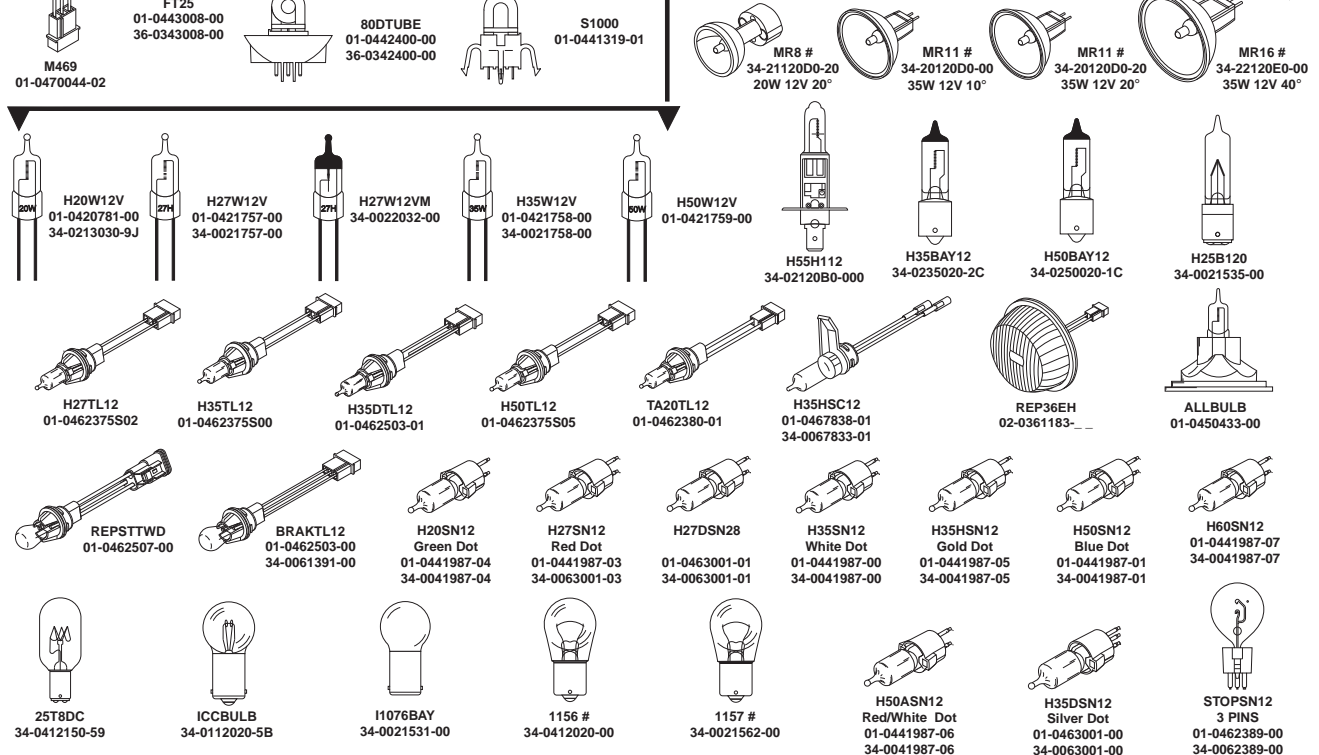

HALOGEN & INCANDESCENT