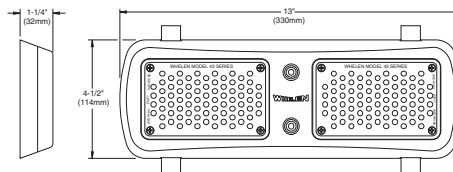

FLASH PATTERNS:

21 Flash Patterns

	Flash Rate (without sync)
RapidFire™ 680	680 Flashes Per Minute (FPM)
RapidFire 240	240 FPM*
RapidFire 120	120 FPM
Simultaneous RapidFire	240 SFPM*
DoubleFlash 240	240 DoubleFlashes Per Minute (DFPM)
DoubleFlash 120	120 DFPM
Simultaneous DoubleFlash 240	240 DFPM*
CometFlash®	120 CometFlashes (4 Flashes) Per Minute (CFPM)
Simultaneous CometFlash	120 CFPM*
ActionFlash™	2 Alternating 120 CFPM, 4 Alternating 240 SFPM
Simultaneous ActionFlash	2 Alternating 120 CFPM, 4 Simultaneous 240 SFPM*
ModuFlash™	120 to 360 SFPM
Simultaneous ModuFlash	120 to 360 SFPM*
SignalAlert™ 120	120 FPM
Simultaneous SignalAlert	120 FPM*
ScanFlash™	2 Cycles of Every Pattern
CalFlash™	2 Cycles of 60 FPM, 2 Cycles of 120 FPM
California RapidFire	340 SFPM
California DoubleFlash	150 DFPM
California CometFlash	120 CFPM
California ActionFlash	2 Alternating 120 CFPM, 4 Alternating 240 SFPM

*For double lighthead: The chosen flash pattern will alternate from one lighthead to the other. With a simultaneous flash pattern both lighthead will flash with that pattern simultaneously.

Available in 4 safety colors

Form# FL0909

WHELEN®
ENGINEERING COMPANY, INC.

51 Winthrop Road
Chester, CT 06412-0684
(860) 526-9504 • Fax (860) 526-4078

Engineers for the Emergency Warning Industry

www.whelen.com

Whelen Engineering reserves the right to upgrade and improve products without notice.

© 2009 Whelen Engineering Company, Inc. Printed in U.S.A. Code No. 10031K-0909

FLATLIGHTER™ - STROBE & LED VISOR WARNING LIGHT