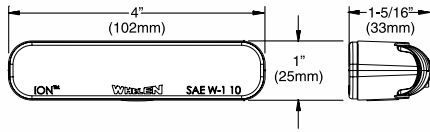

ION™ Specifications

DIMENSIONS

LIGHTHEAD