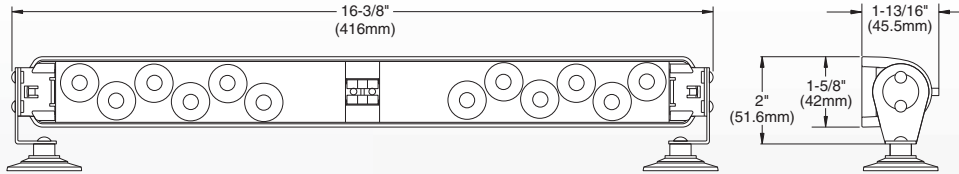

Shown with Optional
Bail Bracket

SlimLighter Super-LED

FEATURES

- Super-LEDs produce super bright light output that provides direct and wide angle warning that rivals strobe in intensity.
- Long life. LED's are rated for 100,000 hours of operation of heavy-duty use because they have no glass or filaments to break.
- Low current consumption.
- Highly effective wide angle and straight on light output.
- Perfect size for windshield, dash, deck or headliner.
- Clear outer lens.
- 21 selectable Scan-Lock™ flash patterns.
- Features built-in On/Off switch, 8' cord with cigar plug and LED "On" indicator.
- Swivel bracket for permanent or suction cup mounting, standard.
- Lightweight polycarbonate housing with rounded corners is safer for use inside the vehicle in the event of an accident or airbag activation.
- Color combinations in; amber, red, blue and/or white.
- 5 year HDP® Heavy-Duty Professional warranty.
- Dimensions: 1-5/8" (42mm) H x 16-3/8" (416mm) W x 1-13/16" (45.5mm) D.

WHELEN®

SlimLighter Super-LED® Light Output Chart

MODELS

SLPMM**..... Dual Super-LED Lamps.

OPTION (Customer installed)

SLPBKT1 Bail Bracket.

SlimLighter mounted to headliner over the rear view mirror.

Dual SlimLighters mounted to headliner in rear hatch of vehicle.