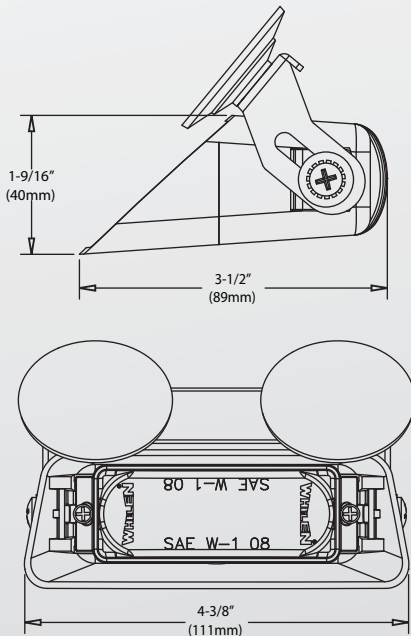

## FEATURES

- Clear non-fluted lens and black molded polycarbonate integral hood and housing with bail bracket and two suction cups for mounting.
- Wide angle visibility and high intensity performance while having an average 300mA current draw (700mA peak).
- SmartLED® design requires no external flasher.
- Multiple Scan-Lock™ flash patterns, including four California Title XIII patterns. Allows for alternating (3x3 diodes) and simultaneous patterns (for split models), plus steady-burn.
- Split colors available.
- Fully encapsulated electronics provide full moisture and vibration protection.
- Eight-foot straight cord and cigar plug with On/Off Switch and pattern control switch.
- 12 VDC.
- 5 year warranty on Super-LEDs.