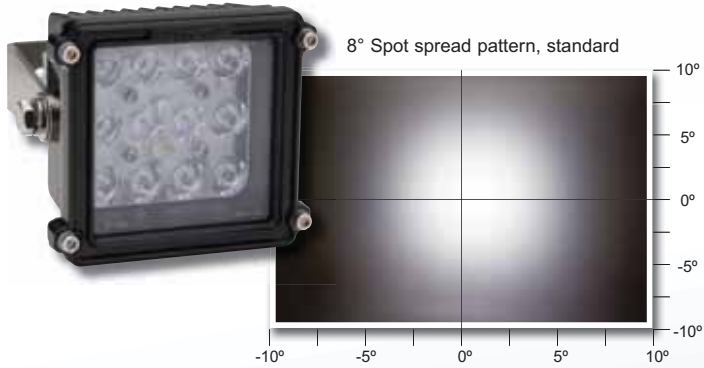

Micro Pioneer™ Compact size Worklight/Scenelight

Four optic lenses and each lightspread pattern