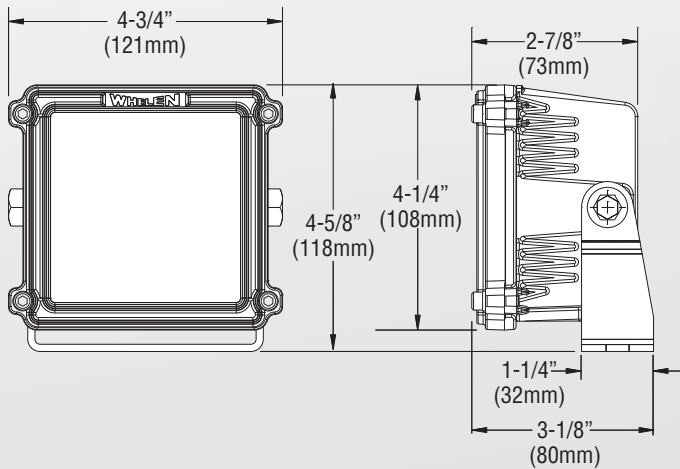

MODELS

- MPBW:**..... Bail/Stud Mount, White Housing
- MPBB:** Bail/Stud Mount, Black Housing

WHELEN®

Micro Pioneer™ Compact size Worklight/Scenelight

Four optic lenses and each lightspread pattern

DIMENSIONS with Bracket