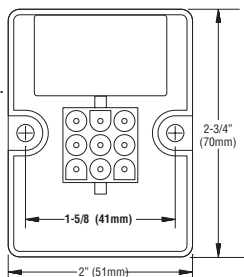

Typical siren speaker installation using SSFBKT1 flasher mounting bracket.

MOUNTING DIMENSIONS:

Model SSFBKT1 flasher bracket dimensions and installation mounting dimensions (in bold).

Model SSFPOSC6 flasher housing dimensions and mounting dimensions (in bold).

Form# FCV0116

Optional SSFBKT1 flasher mounting bracket

SSFBKT1 flasher bracket shown mounted to SABKT17 speaker bracket and SA314 speaker.

FEATURES

- Solid-state reliability, designed specifically for 2006 Ford Crown Victoria headlights.
- Scan-Lock™ provides seven flash patterns which can be accessed via a momentary switch.
- Encapsulated electronics.
- 2 outlet, 160 watts per outlet.
- 12.8 VDC.
- 12.5 amps output.
- Includes Weather-Pak plug & play connectors for ease of installation.
- Size: 7/8" (22mm) H x 2" (51mm) W x 2-3/4" (70mm) L.