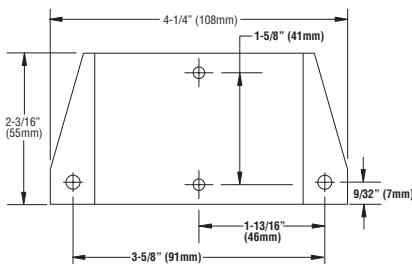

Typical siren speaker installation using SSFBKT1 flasher mounting bracket.

MOUNTING DIMENSIONS:

Model SSFBKT1 flasher bracket dimensions and installation mounting dimensions (in bold).

Model SSFPOSC6 flasher housing dimensions and mounting dimensions (in bold).

Form# FCV0116

Optional SSFBKT1 flasher mounting bracket

SSFBKT1 flasher bracket shown mounted to SABKT17 speaker bracket and SA314 speaker.

FEATURES

- Solid-state reliability, designed specifically for 2006 Ford Crown Victoria headlights.
- Scan-Lock™ provides seven flash patterns which can be accessed via a momentary switch.
- Encapsulated electronics.
- 2 outlet, 160 watts per outlet.
- 12.8 VDC.
- 12.5 amps output.
- Includes Weather-Pak plug & play connectors for ease of installation.
- Size: 7/8" (22mm) H x 2" (51mm) W x 2-3/4" (70mm) L.