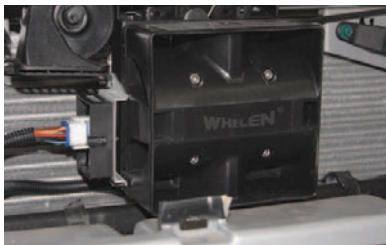

NEW PRODUCT!

SSFPOSC6

SOLID-STATE HEADLIGHT FLASHER
FOR 2006 FORD CROWN VICTORIA POLICE PACKAGE

A full featured, 100% solid-state headlight flasher including connections for "plug and play" convenience of installation.

Typical siren speaker installation using SSFBKT1 flasher mounting bracket.

MOUNTING DIMENSIONS:

Model SSFBKT1 flasher bracket dimensions and installation mounting dimensions (in bold).

Model SSFPOSC6 flasher housing dimensions and mounting dimensions (in bold).

Form# FCV0116

Optional SSFBKT1 flasher mounting bracket

SSFBKT1 flasher bracket shown mounted to SABKT17 speaker bracket and SA314 speaker.

FEATURES

- Solid-state reliability, designed specifically for 2006 Ford Crown Victoria headlights.
- Scan-Lock™ provides seven flash patterns which can be accessed via a momentary switch.
- Encapsulated electronics.
- 2 outlet, 160 watts per outlet.
- 12.8 VDC.
- 12.5 amps output.
- Includes Weather-Pak plug & play connectors for ease of installation.
- Size: 7/8" (22mm) H x 2" (51mm) W x 2-3/4" (70mm) L.