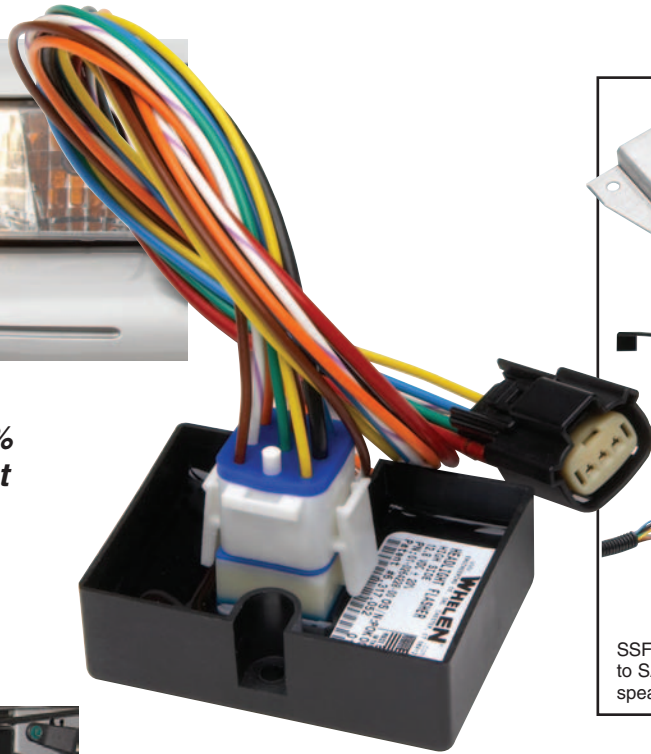

NEW PRODUCT!

SSFPOSC6

SOLID-STATE HEADLIGHT FLASHER
FOR 2006 FORD CROWN VICTORIA POLICE PACKAGE

A full featured, 100% solid-state headlight flasher including connections for "plug and play" convenience of installation.

Typical siren speaker installation using SSFBKT1 flasher mounting bracket.

MOUNTING DIMENSIONS:

Model SSFBKT1 flasher bracket dimensions and installation mounting dimensions (in bold).

Model SSFPOSC6 flasher housing dimensions and mounting dimensions (in bold).

Form# FCV0116

Optional SSFBKT1 flasher mounting bracket

SSFBKT1 flasher bracket shown mounted to SABKT17 speaker bracket and SA314 speaker.

FEATURES

- Solid-state reliability, designed specifically for 2006 Ford Crown Victoria headlights.
- Scan-Lock™ provides seven flash patterns which can be accessed via a momentary switch.
- Encapsulated electronics.
- 2 outlet, 160 watts per outlet.
- 12.8 VDC.
- 12.5 amps output.
- Includes Weather-Pak plug & play connectors for ease of installation.
- Size: 7/8" (22mm) H x 2" (51mm) W x 2-3/4" (70mm) L.

MODEL

SSFPOSC6: 2006 Crown Victoria Headlight flasher

OPTION

SSFBKT1: Flasher mounting bracket for easy installation with SA314 siren speaker and SABKT17 speaker bracket.

*All Whelen Products
are Proudly
Designed & Manufactured
in the U.S.A.*