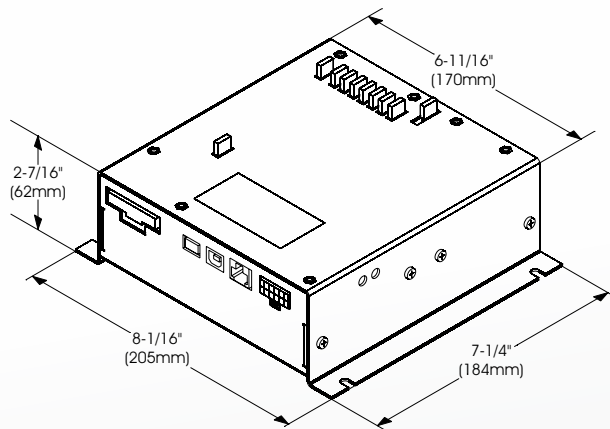

- Amp/Relay module: 2-1/2" (65mm) H x 8" (203mm) W x 7" (184mm) D.
- Control head: 5-5/16" (135mm) H x 2-1/4" (57mm) W x 1-1/8" (28mm) D.

MODEL

HHS2200..... Hand held light and siren controller.

WHELEN®

HHS2200 Siren Specifications