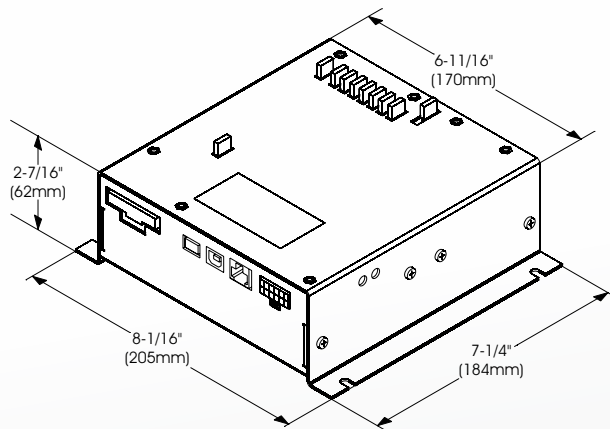

HHS2200 Siren Specifications

HHS2200 Siren Tones

Standard Tones

Airhorn
Mech Man Coast
Manual Stop
Manual Coast
Airhorn Hi/Low
Mech Man Stop
Hi/Low
Yelp*
Wail*
Radio
Mech Wail
Alternate Yelp*
Yelp 249*
Alternate Wail*
Piercer
PA

* California Title 13 Tones

Specialty Tones

Comp Yelp
Woop
Comp Wail
Alarm
Warning
Wail/Yelp/Piercer
Pulsed Piercer
Pulsed Airhorn
Comp Piercer
Warble
800 HZ
Wail/Yelp

European Tones

Wail 850-1700 5.25s
Hi/Low SPO
Martin Hi/Low
Hi/Low GEN
Comp Hi/Low 2800/2000 List
Tritone
DIN Hi/Low
392 AVF
Wail 378p3
Yelp 225
Hi/Low 510-1150
Hi/Low 466p
FRA AF
Hi/Low 500-660
Hi/Low 610-760
Comp Hi/Low 1800/1400 List
Hi/Low POL
Composit Tritone
Wail 850-1700 4s
Hi/Low UMH

WHELEN®
ENGINEERING COMPANY, INC.

51 Winthrop Road
Chester, Connecticut 06412-0684
(860) 526-9504 • Fax: (860) 526-4078
www.whelen.com

Whelen Engineering reserves the right to upgrade and improve products without notice.
© 2013 Whelen Engineering Company, Inc. Printed in U.S.A.
Code No. 11944D - 06/13

American Employees, American Manufacturing, American Pride!