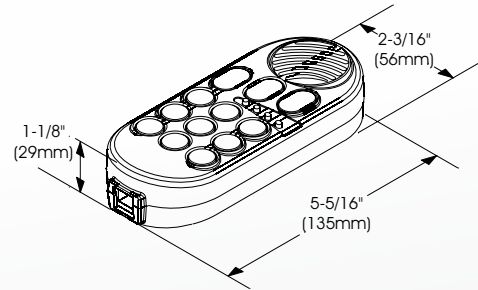

- Amp/Relay module: 2-1/2" (65mm) H x 8" (203mm) W x 7" (184mm) D.
- Control head: 5-5/16" (135mm) H x 2-1/4" (57mm) W x 1-1/8" (28mm) D.

MODEL

HHS2200..... Hand held light and siren controller.

WHELEN®

HHS2200 Siren Specifications