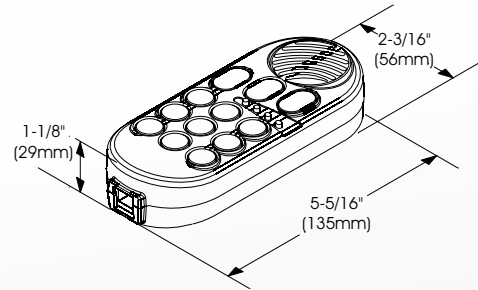

HHS2200 Siren Specifications

HHS2200 Siren Tones

Standard Tones

Airhorn
Mech Man Coast
Manual Stop
Manual Coast
Airhorn Hi/Low
Mech Man Stop
Hi/Low
Yelp*
Wail*
Radio
Mech Wail
Alternate Yelp*
Yelp 249*
Alternate Wail*
Piercer
PA

* California Title 13 Tones

Specialty Tones

Comp Yelp
Woop
Comp Wail
Alarm
Warning
Wail/Yelp/Piercer
Pulsed Piercer
Pulsed Airhorn
Comp Piercer
Warble
800 HZ
Wail/Yelp

European Tones

Wail 850-1700 5.25s
Hi/Low SPO
Martin Hi/Low
Hi/Low GEN
Comp Hi/Low 2800/2000 List
Tritone
DIN Hi/Low
392 AVF
Wail 378p3
Yelp 225
Hi/Low 510-1150
Hi/Low 466p
FRA AF
Hi/Low 500-660
Hi/Low 610-760
Comp Hi/Low 1800/1400 List
Hi/Low POL
Composit Tritone
Wail 850-1700 4s
Hi/Low UMH

WHELEN®
ENGINEERING COMPANY, INC.

51 Winthrop Road
Chester, Connecticut 06412-0684
(860) 526-9504 • Fax: (860) 526-4078
www.whelen.com

Whelen Engineering reserves the right to upgrade and improve products without notice.
© 2013 Whelen Engineering Company, Inc. Printed in U.S.A.
Code No. 11944D - 06/13

American Employees, American Manufacturing, American Pride!