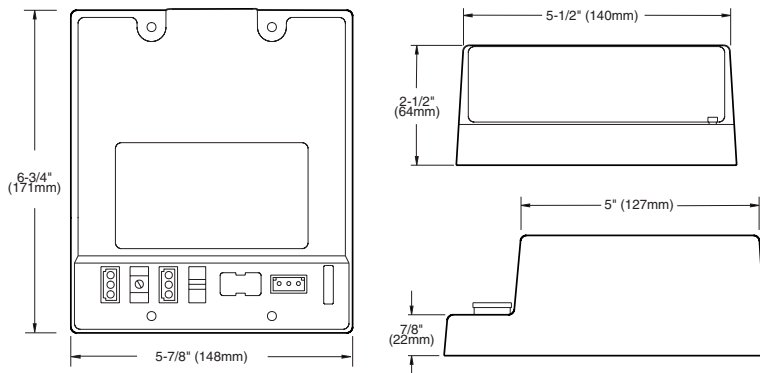

PAH112 and PAP112

MODELS:

PAH112: Power Airhorn 100 watt amplifier, 12.8 VDC.

PAP112: Power Airhorn Plus 100 watt amplifier with microphone, 12.8 VDC.

Model PAPEXT15: Optional 15' extension cable for PAP112 microphone.