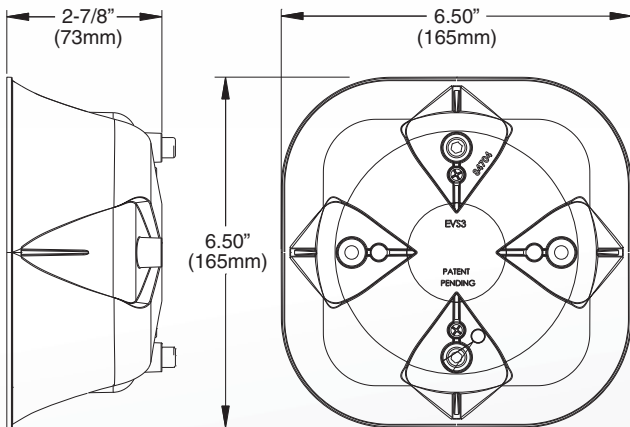

Projector™ Series SA315P Speaker

Weight: 4 lbs. 11 oz. (2.12kg)

MODELS

SA315P ..... 123dB speaker, nylon composite

UNIVERSAL MOUNTING

SAK9 ..... Universal/swivel bail type mount bracket

VEHICLE SPECIFIC MOUNTING

1. **SAK1** ..... Ford Explorer, 2002-2009
   Chevy Suburban/Tahoe, 2004-2006
   Dodge Charger, 2006-2009
2. **SAK5** ..... Chevy Suburban/Tahoe, 2000-2003
   Chevrolet Avalanche, 2002-2009
   GMC Envoy, 2004-2009
3. **SAK11** ..... Chevy Trail Blazer, 2002-2009
4. **SAK13** ..... Ford Expedition, 2003-2006
5. **SAK17** ..... Quick Installation for
   Ford Crown Victoria, 2003-2009
6. **SAK18** ..... Dodge Magnum, 2005-2008
7. **SAK20** ..... Ford Escape, 2004-2009
8. **SAK21** ..... Chevy Impala (police package) 2006-2009
9. **SAK23** ..... Ford Expedition, 2009
10. **SAK24** ..... Chevy Suburban/Tahoe, 2007-2009
11. **SAK25** ..... Chevy Express Van, 2006-2009
12. **SAK28*** ..... Ford "F" Series Super-Duty, 2008-2009,
    Driver Side
13. **SAK29*** ..... Ford "F" Series Super-Duty, 2008-2009,
    Passenger Side
14. **SAK30** ..... Ford Taurus, 2008-2009
15. **SAK31** ..... Ford Fusion, 2007-2009
16. **SAK32** ..... Ford E350/E450, 2008-2009, Driver
    or Passenger Side