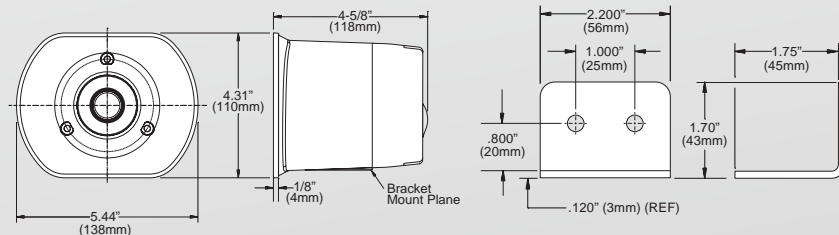

WSSPA30 microphone (shown with microphone adapter connector for microphone plug).

Mode	Control Input	Operation	Switch 2	Tone List
Mode 1	Switch 1	Instant HF 2-cycle (Wail-Yelp)	Airhorn Override	WAIL YELP
	Switch 2	Airhorn	Airhorn	PIERCER
Mode 2	Switch 1	Instant HF 3-cycle (Wail-Yelp-Piercer)	Airhorn Override	HI/LOW Y249
	Switch 2	Airhorn	Airhorn	WARBLE
Mode 3	Switch 1	Tone 1 (Wail)	Airhorn Override	WOOP
	Switch 2	Tone 2 (Yelp)	Airhorn	TRI TONE
Mode 4	Switch 1	Tone 1 (Wail)	Airhorn Override	ALT. WAIL
	Switch 2	Airhorn	Airhorn	MARTIN TONE

DIMENSIONS

Water resistant rubber plug shown removed to view mode switches and fuse.

WHELEN[®]

ENGINEERING COMPANY, INC.

51 Winthrop Road

Chester, Connecticut 06412-0684

(860) 526-9504 • Fax: (860) 526-4078