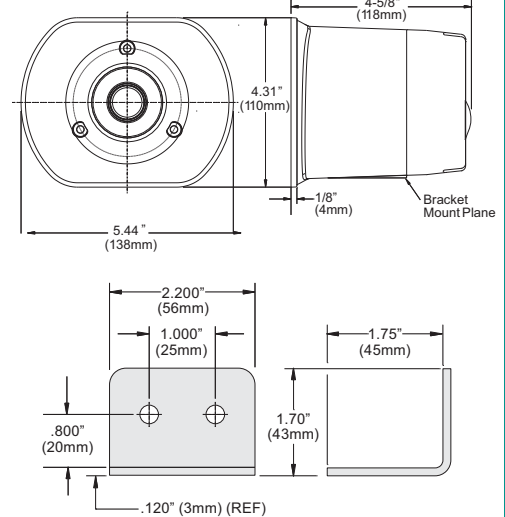

DIMENSIONS

MODELS

WSSC30: 30 watt Siren and Speaker Combination.

WSSC30HK: Harness kit allows synchronization of two WSSC30's.

*Whelen Products
are proudly made
in the U.S.A.*

WHELEN[®]
ENGINEERING COMPANY, INC.