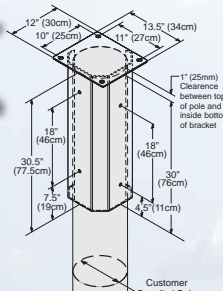

COMPONENTS AND OPTIONS