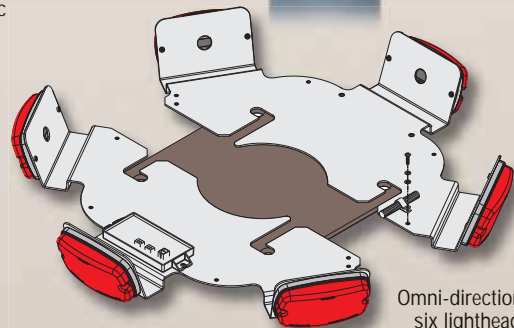

With over half a century of emergency lighting experience and expertise, only Whelen Engineering could design a product with this performance and reliability.

Features

- VisuAlert Super-LED® mounts under a WPS2900 or Omni-Alert system
- Complete 360° highly effective LED warning.
- VisuAlert illuminates with a designed flash pattern when siren is activated.
- Cluster of six LED Whelen M6 Series warning lightheads, 24 VDC.
- Available in red, blue, white (clear) or amber.
- All connections are waterproof.
- All wiring encased in protective sheathing, anchored to brackets to protect from damage.
- Light source control module fully encapsulated and weatherproof.
- Light source control module provides flash pattern selection and light synchronization.
- Light source module covered by Whelen's two year warranty.
- Bracket supports are 300 Series stainless steel.
- VisuAlert can be adapted to older ESC2020-controlled Sirens.
- 1.2 amps per light source @ 24VDC.
- 2.5 amps total current draw when VisuAlert is operating.
- Light source is greater than 6000 peak candela.
- M6 Series lighthead dimensions 4-5/16" (109mm) H x 6-3/4" (170mm) W x 1-3/8" (35mm) D.

VisuAlert shown mounted under a WPS2900

Type II
Electronic
Cabinet

Omni-directional six lighthead Super-LED VisuAlert

VisuAlert on a five cell with optional solar power.