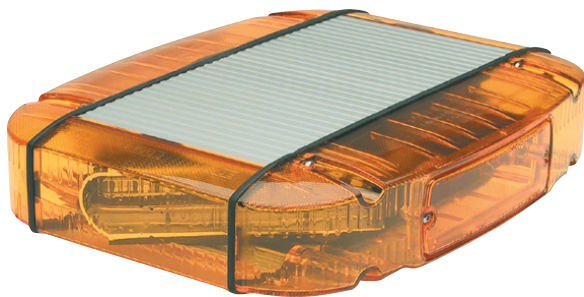

MARKETING ADVISORY

PRODUCT SUPERSESSION

Whelen Engineering Announces the Retirement of the Micro Liberty™

In an effort to progress and continuously deliver innovative products and technologies, Whelen is retiring the Micro Liberty Series.

CURRENT: MCSLED2* Micro Liberty™