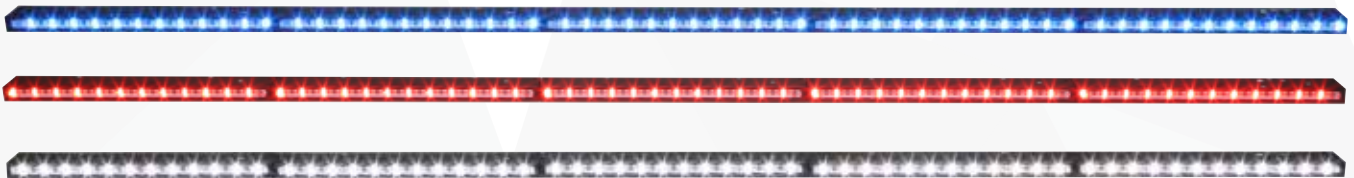

Tracer™

Super-LED® Light Array

Engineered to increase vehicle visibility, the Tracer utilizes Whelen's Super-LED technology to provide high intensity warning and illumination.

Sleek vehicle specific mounting brackets conform to vehicle rocker panels and the universal mounting bracket kit will mount a Tracer to a variety of applications. The durable clamshell design allows for easy reconfiguration and serviceability.

Tracer is now enhanced with Traffic Advisor™ capabilities in 4-6 lamp versions and an all new external control module for ease of installation.

- T R A C E R -

FEATURES

- Available in SOLO™ (single color), DUO™ (two color interleaved), or TRIO™ (three color interleaved) modules
- Lighthead are daisy-chained together in lengths from 1 to 6 modules using the provided extrusion
- 30 Scan-Lock™ flash patterns
- Traffic Advisor included in 4-6 lamp versions
- DUO and TRIO models feature steady override, such as White steady-burn
- DUO and TRIO models can be synced to other Whelen sync products
- Cruise light control includes seven adjustable intensity levels
- Custom light configuration choices are achieved via the mode control wire
- Hard-coated lenses resist environmental damage from sand, sun, salt, and road chemicals
- Easily serviceable clamshell design
- Mounts easily via slide bolt with vehicle specific brackets, universal "L" brackets, or under lightbar brackets
- Includes 15' cable
- Encapsulated, water resistant control module for exterior or interior installation features two additional inputs for Traffic Advisor functions
- SAE Class 1 Certified
- IP67 rated for dust and water resistance
- 12 VDC
- 0.5 amps peak per module
- Size, single module: .75" (19mm) H x 1.75" (44.45mm) D x 12.5" (317.5mm) L
- Five year warranty