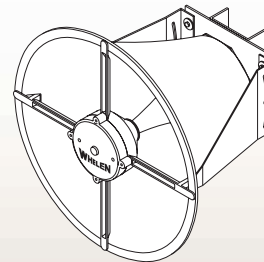

WS400H Speaker with optional WS400HPM pole mounting kit attached

"Our Mass Notification Products Speak for Themselves"™