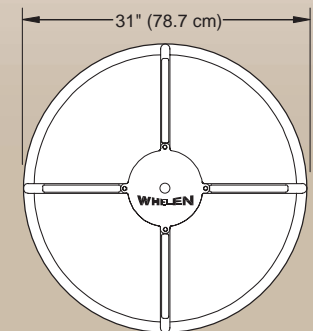

### DIMENSIONS

WS400H Speaker with standard wall mounting bracket

WS400H standard wall brackets

WS400HPM pole mount

Mounting pattern for standard WS400H Speaker wall mounting bracket use 3/8" diameter bolts