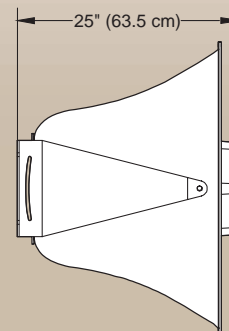

### DIMENSIONS

WS400H Speaker with standard wall mounting bracket

WS400H standard wall brackets

WS400HPM pole mount

Mounting pattern for standard WS400H Speaker wall mounting bracket use 3/8" diameter bolts