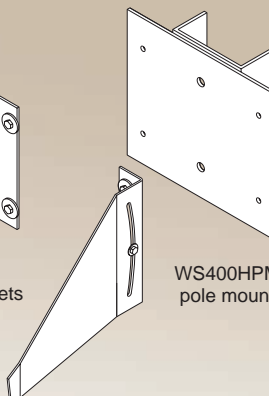

### FEATURES

- 400 watt speaker driver
- Weather-proof, fiberglass speaker flare
- Powder painted, spun aluminum re-entrant horn section
- Corrosion-resistant, cast aluminum housing provides a protective, weather-proof enclosure for the driver and wiring terminals
- Two feet of 16AWG, 2/C cable exits through the bottom of the speaker for field wiring
- Heavy-duty, painted bracket allows installer to flush mount the speaker and angle it down approximately 15 degrees
- Optional pole mount bracket (WS400HPM) is available
- Cable is available - 14AWG for 0-100' runs, 12AWG for 100'-200' runs

### DIMENSIONS

WS400H Speaker with standard wall mounting bracket

WS400H standard wall brackets

WS400HPM pole mount

Mounting pattern for standard WS400H Speaker wall mounting bracket use 3/8" diameter bolts