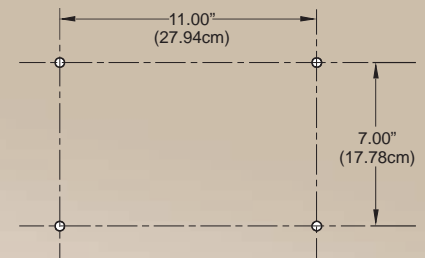

### DIMENSIONS

WS400H Speaker with standard wall mounting bracket

WS400H standard wall brackets

WS400HPM pole mount

Mounting pattern for standard WS400H Speaker wall mounting bracket use 3/8" diameter bolts