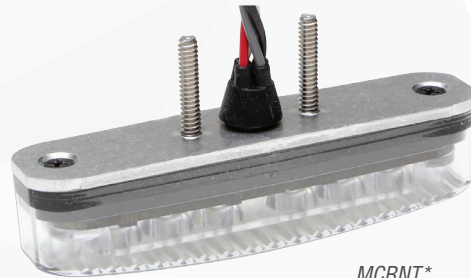

At just over 4" wide, Whelen's compact Micron Series lighthoods are designed for use in virtually any lighting application.

MCRNSJ

MCRNT*

FEATURES

- Available in single or split colors
- 25 Scan-Lock™ flash patterns, including steady-burn
- Directional light pattern
- Hard-coated lenses minimize environmental damage from sand, sun, salt, and road chemicals
- Surface mount models include flange, available in Black or Chrome
- Stud Mount Micron allows for easy and simple surface mount installation
- Synchronizable to other Whelen sync products
- Supplied with a 6" 4-wire pigtail
- Go undercover with SAE Class 1 Certified Smoked lenses
- 0.6 amps average at 12.8 VDC
- Meets or exceeds SAE J845, SAE J595, KKK-1822F, and California Title XIII specifications
- Size: 7/8" (23mm) H x 13/16" (21mm) D x 4-1/16" (103mm) L
- Five year warranty

MODELS

Surface Mount, Clear Lens	
MCRNS*	Amber, Blue, Red, or White, Black flange
MCRNSC*	Amber, Blue, Red, or White, Chrome flange
MCRNS#	Split Amber/Red, Amber/White, Blue/Red, or White/Red, Black flange
MCRNSC#	Split Amber/Red, Amber/White, Blue/Red, or White/Red, Chrome flange
Surface Mount, Smoked Lens	
MCRNS*X	Amber, Blue, Red, or White, Black flange
MCRNS#X	Split Amber/Red, Amber/White, Blue/Red, or White/Red, Black flange
Stud Mount, Clear Lens	
MCRNT*	Amber, Blue, Red, or White
MCRNT#	Split Amber/Red, Amber/White, Blue/Red, or White/Red
Stud Mount, Smoked Lens	
MCRNT*X	Amber, Blue, Red, or White
MCRNT#X	Split Amber/Red, Amber/White, Blue/Red, or White/Red

OPTIONS

For MCRNS (surface mount models only)		
MCRNB1	"L" angle mounting bracket	Black
MCRNB2	License plate bracket for two lights	Black

⚠ WARNING: This product may contain chemicals known to the State of California to cause cancer and birth defects or other reproductive harm. For more information, visit whelen.com/regulatory.