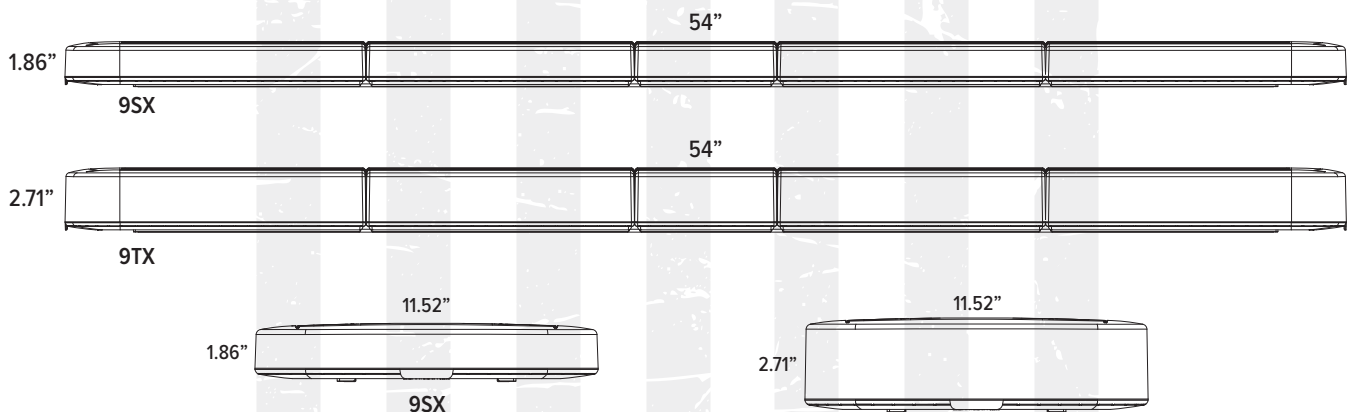

Replace * symbol in model number with letter indicating color desired: R=Red, B=Blue, A=Amber, C= White.

Replace # in model number with interleaved color desired: J=Red/Blue, M=Blue/Amber, D=Red/White, E=Blue/White, F=Amber/White, H=Green/White, K=Red/Amber, L=Red/Green, N=Blue/Green, P=Green/Amber

**Prices valid until 6/30/2023

WARNING: This product may contain chemicals known to the State of California to cause cancer and birth defects or other reproductive harm. For more information, visit whelen.com/regulatory.