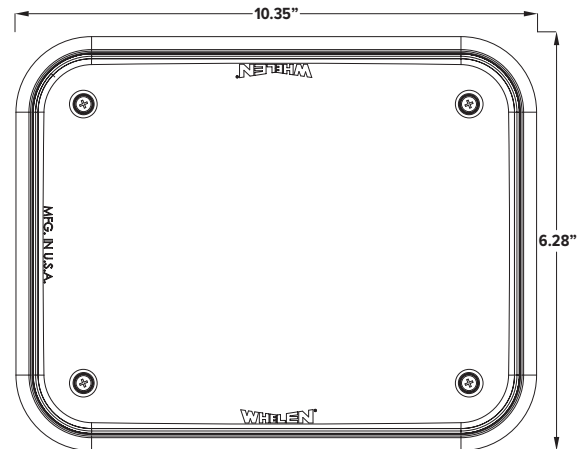

SPECS

- Voltage: 12VDC or 24VDC
- Amps: 8.2 Amps at 12VDC
4.1 Amps at 24VDC
- Warranty: Lifetime warranty
- Dimensions: 2.39" D X 10.35" L X 6.28" H

900 EZ Scene Light

904SLC	White, Includes Chrome Flange, Slow Ramp Up, and Ramp to Low Power Features, 12VDC
904SLB	White, Includes Black Flange, Slow Ramp Up, and Ramp to Low Power Features, 12VDC
904SLC4	White, Includes Chrome Flange, Slow Ramp Up, and Ramp to Low Power Features, 24VDC
904SLB4	White, Includes Black Flange, Slow Ramp Up, and Ramp to Low Power Features, 24VDC