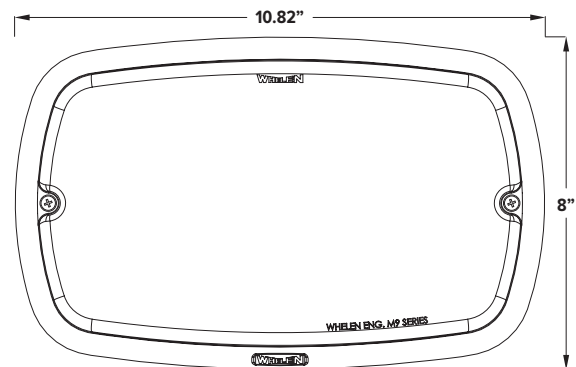

SPECS

- Voltage: 12VDC or 24VDC
- Amps: 9.0 Amps at 12VDC
4.5 Amps at 24VDC
- Warranty: Lifetime warranty
- Dimensions: 2.63" D X 10.82" L X 8" H

M9 EZ Scene Light

M92SLC	White, Includes Chrome Flange, Slow Ramp Up, and Ramp to Low Power Features, 12VDC
M92SLB	White, Includes Black Flange, Slow Ramp Up, and Ramp to Low Power Features, 12VDC
M92SLC4	White, Includes Chrome Flange, Slow Ramp Up, and Ramp to Low Power Features, 24VDC
M92SLB4	White, Includes Black Flange, Slow Ramp Up, and Ramp to Low Power Features, 24VDC

SPECS

- Voltage: 12VDC or 24VDC
- Amps: 8.2 Amps at 12VDC
4.1 Amps at 24VDC
- Warranty: Lifetime warranty
- Dimensions: 2.39" D X 10.35" L X 6.28" H

900 EZ Scene Light

904SLC	White, Includes Chrome Flange, Slow Ramp Up, and Ramp to Low Power Features, 12VDC
904SLB	White, Includes Black Flange, Slow Ramp Up, and Ramp to Low Power Features, 12VDC
904SLC4	White, Includes Chrome Flange, Slow Ramp Up, and Ramp to Low Power Features, 24VDC
904SLB4	White, Includes Black Flange, Slow Ramp Up, and Ramp to Low Power Features, 24VDC