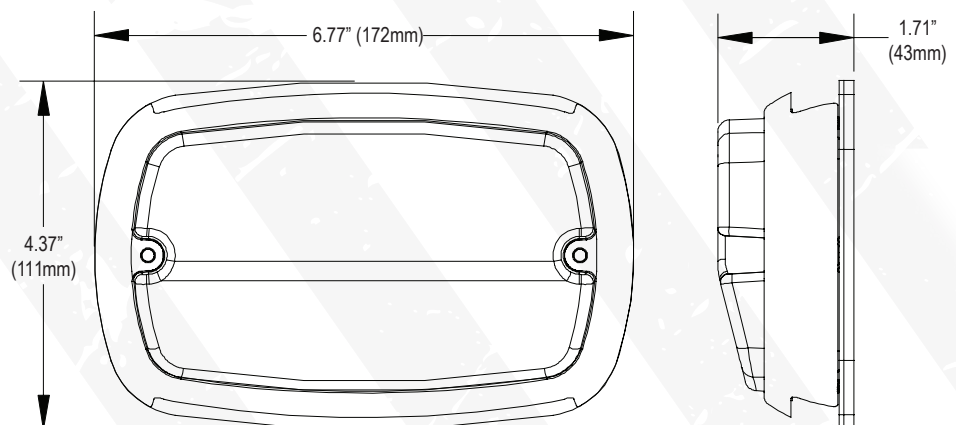

## SPECS

Current: 12.8V - 2.0A | 25.6V - 1.0A

Certifications: IP67 Rated

Warranty: 10 year

**⚠ WARNING:** This product may contain chemicals known to the State of California to cause cancer and birth defects or other reproductive harm. For more information, visit [whelen.com/regulatory](http://whelen.com/regulatory).