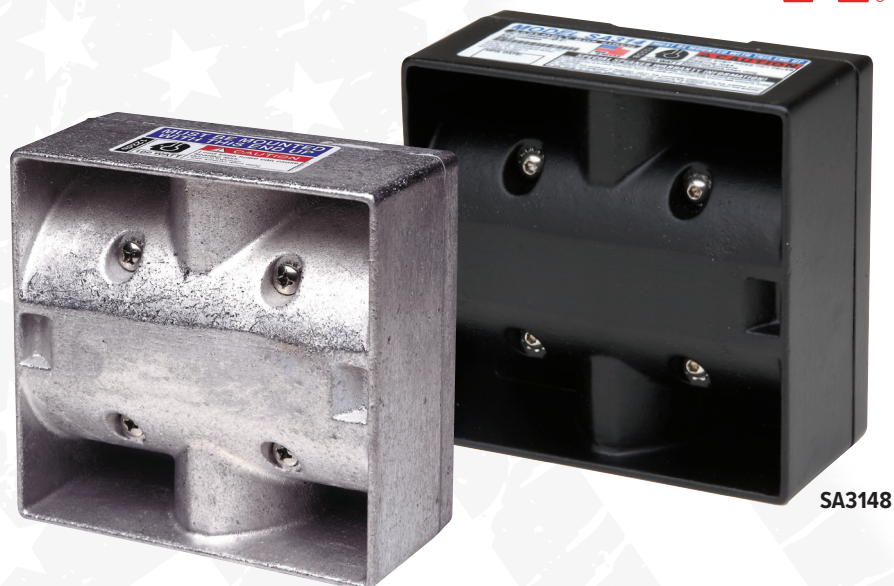

## MULTI-PORT SPEAKER

The Projector Series is a compact speaker designed for to deliver powerful traffic clearing capability.

SA314A

SA314B

### FEATURES

- All weather, non-corrosive cast aluminum housing in natural or with Black epoxy coated finish
- Complies with OSHA 1910.95 guidelines regarding “Permissible Noise Exposure” when properly installed
- Optimum performance assured when used with all Whelen high-power electronic sirens
- Easily installs to the radiator cross member in just a few minutes
- Polished flange casting for flush or contoured mounting
- Truer tone quality and wider/higher frequency response than speakers of comparable size
- Universal mounting bracket, plus vehicle specific brackets available
- Field replaceable driver and diaphragm
- Compact design is perfect for undercover and volunteer applications

### MODELS

SA314A	Speaker, Natural Aluminum Finish
SA314B	Speaker, Aluminum with Black Epoxy-Coated Finish

### SPECS

Certification: Meets Class A requirements of SAE, AMECA, KKK1822, and California Title XIII when paired with one Whelen 100 watt siren amplifier

Dimensions: 6.17" (177.8mm) L x 6.4" (162) H x 3.14" (79.8mm) D