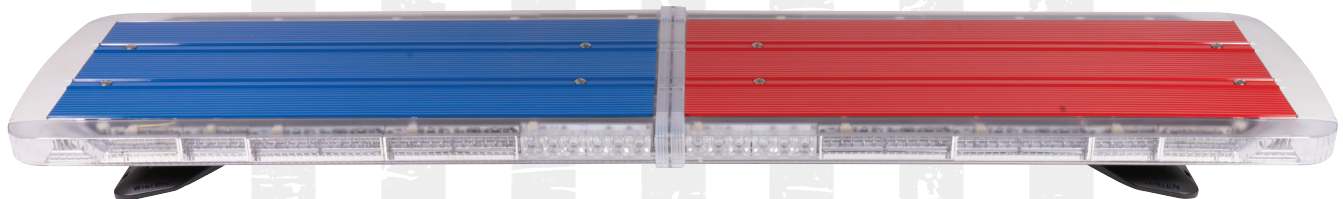

Colored Tops for 48" and 54" Liberty™ II and Legacy® Lightbars

NEW PRODUCT OPTION • MARKET ADVISORY

MA:0064 • 01/2024

Legacy

Model	Description	List Price**
LT8END*	Color Aluminum Top, End, for 48" Legacy Lightbar	$59.00
LT2END*	Color Aluminum Top, End, for 54" Legacy Lightbar	$59.00
LT2CNT*	Color Aluminum Top, Center, for 54" Legacy Lightbar	$59.00
ESX8END	Black Aluminum Top, End, for 48" Legacy Lightbar with Smoked Lens	$73.00
ESX2END	Black Aluminum Top, End, for 54" Legacy Lightbar with Smoked Lens	$73.00

* Replace symbol in model with letter indicating desired color: B = Blue, R = Red, X = Black

**Prices valid until 12/18/2024

Customize your Liberty II and Legacy lightbar with new powder-coated aluminum tops available in Blue, Red, and Black.

48" Legacy lightbar shown with Clear lenses and LT8ENDB (Blue) and LT8ENDR (Red) aluminum tops