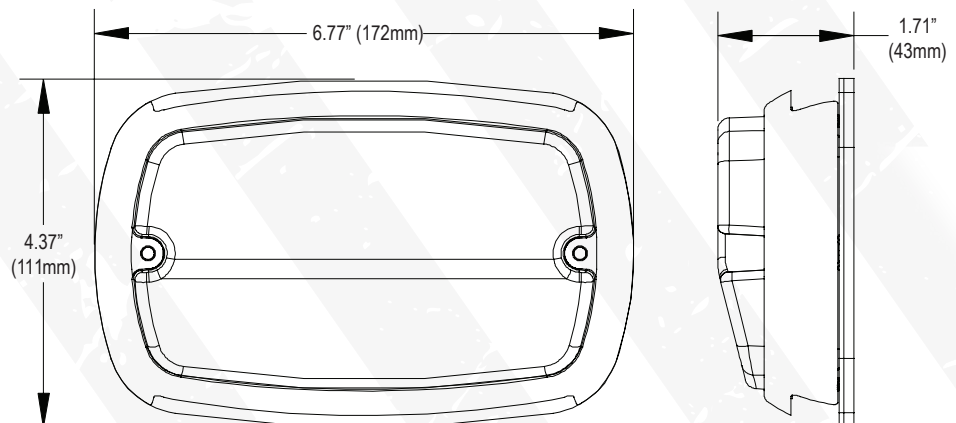

MODELS

M62SLC	M6 EZ Scene Light Chrome
M62SLB	M6 EZ Scene Light Black

SPECS

Current: 12.8V - 2.0A | 25.6V - 1.0A

Certifications: IP67 Rated

Warranty: 10 year

⚠ WARNING: This product may contain chemicals known to the State of California to cause cancer and birth defects or other reproductive harm. For more information, visit whelen.com/regulatory.