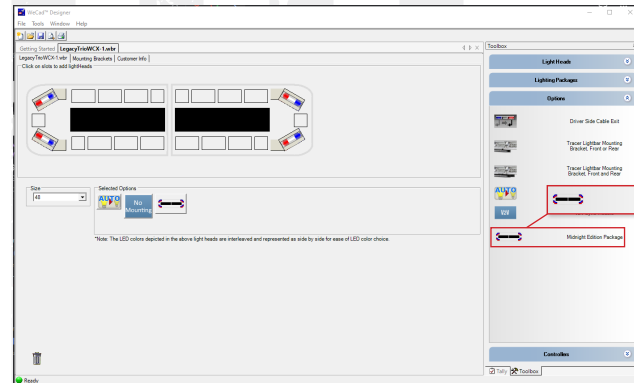

# WeCad™ Update: Midnight Edition Package for 48” and 54” Liberty™ II and Legacy® Lightbars

PRODUCT ORDERING UPDATE • MARKET ADVISORY

MA:0074 • 03/2024

Easily order your Midnight Edition Package for lightbars in WeCad™ by following the steps below:

**1. Select your lightbar:** Choose the size and model of the Liberty II or Legacy lightbar you wish to customize.

**2. Navigate to the toolbox:** Located on the bottom right corner of your screen.

**3. Explore available options:** Click on the toolbox to reveal a dropdown menu of options.