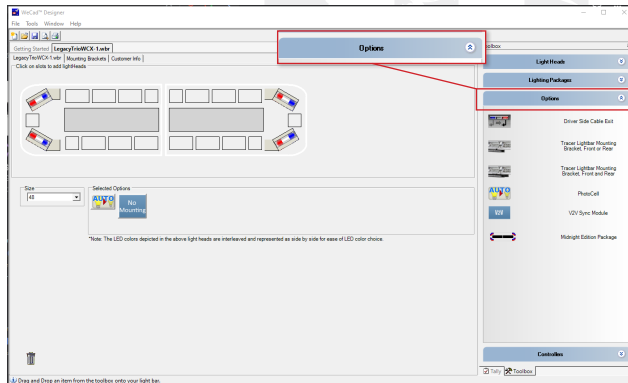

# WeCad™ Update: Midnight Edition Package for 48” and 54” Liberty™ II and Legacy® Lightbars

PRODUCT ORDERING UPDATE • MARKET ADVISORY

MA:0074 • 03/2024

Easily order your Midnight Edition Package for lightbars in WeCad™ by following the steps below:

**1. Select your lightbar:** Choose the size and model of the Liberty II or Legacy lightbar you wish to customize.

**2. Navigate to the toolbox:** Located on the bottom right corner of your screen.

**3. Explore available options:** Click on the toolbox to reveal a dropdown menu of options.