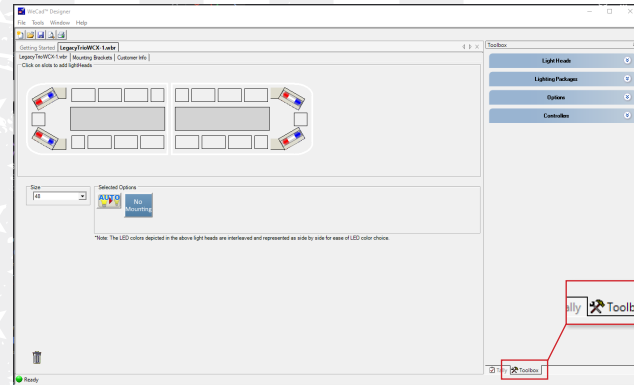

# WeCad™ Update: Midnight Edition Package for 48” and 54” Liberty™ II and Legacy® Lightbars

PRODUCT ORDERING UPDATE • MARKET ADVISORY

MA:0074 • 03/2024

Easily order your Midnight Edition Package for lightbars in WeCad™ by following the steps below:

**1. Select your lightbar:** Choose the size and model of the Liberty II or Legacy lightbar you wish to customize.

**2. Navigate to the toolbox:** Located on the bottom right corner of your screen.

**3. Explore available options:** Click on the toolbox to reveal a dropdown menu of options.